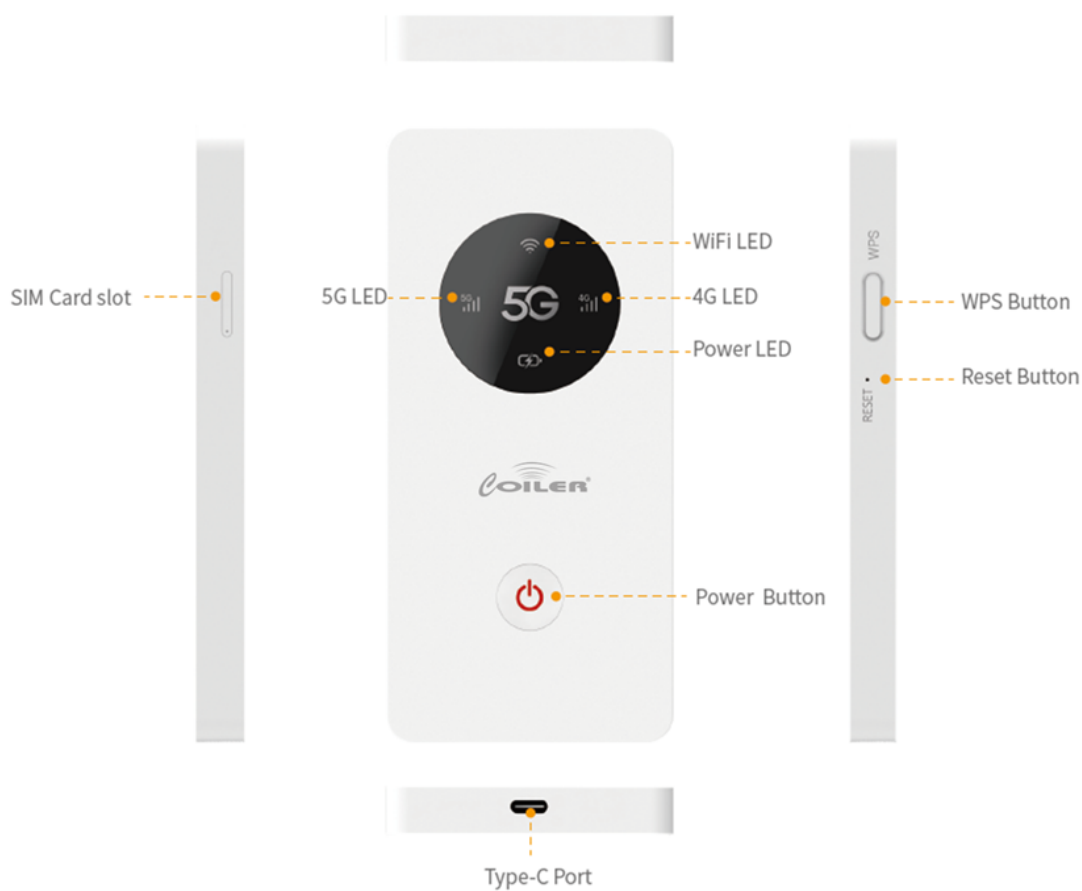

Function Indication

Coiler 5G FWA Series

Copyright © 2023 Coiler Corporation. All Rights Reserved.

Coiler Corporation offers an extensive portfolio of indoor and outdoor repeaters for RF signal enhancement. Our products allow mobile network carriers, system integrators and cell phones users to quickly and cost-effectively address coverage considerations and improve reception in iDEN, CDMA, GSM, DCS, PCS, UMTS, WiMAX and LTE networks. Some global operators such as Vodafone, Orange, T-Mobile, Telefonica o2, Telenor, Tele2, Singtel, KPN and others have trusted our experience and expertise.

www.coiler.com.tw